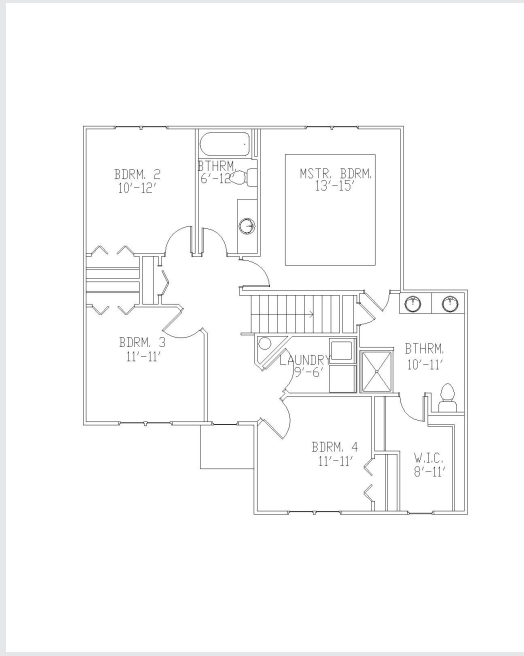

TWO STORY CEDAR 4 BED

**2 STORY
4 BEDROOM
2.5 BATH**

DIMENSIONS
36' wide x 43' deep

MAIN	726 sq ft
UPPER	1,051 sq ft

TOTAL 1,777 sq ft

MAIN LEVEL

UPPER LEVEL

CONTACT US! 515.278.5992 | info@jerryshomes.com JERRYSHOMES.COM