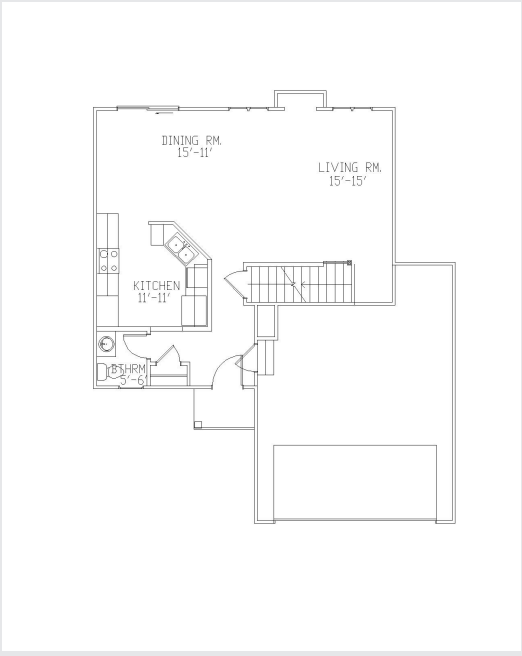

TWO STORY CEDAR 4 BED

**2 STORY
4 BEDROOM
2.5 BATH**

DIMENSIONS
36' wide x 43' deep

MAIN	726 sq ft
UPPER	1,051 sq ft

TOTAL 1,777 sq ft

MAIN LEVEL

UPPER LEVEL

CONTACT US! 515.278.5992 | info@jerryshomes.com JERRYSHOMES.COM