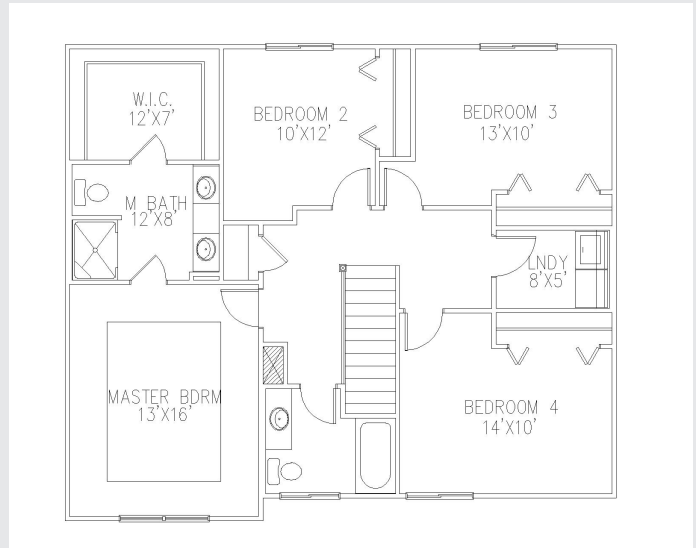

TWO STORY BENTLEY

**2 STORY
3 BEDROOM
2.5 BATH**

DIMENSIONS
52' wide x 37' deep

MAIN	981 sq ft
UPPER	1,092 sq ft
TOTAL	2,073 sq ft

MAIN LEVEL

UPPER LEVEL

CONTACT US! 515.278.5992 | info@jerryshomes.com

JERRYSHOMES.COM