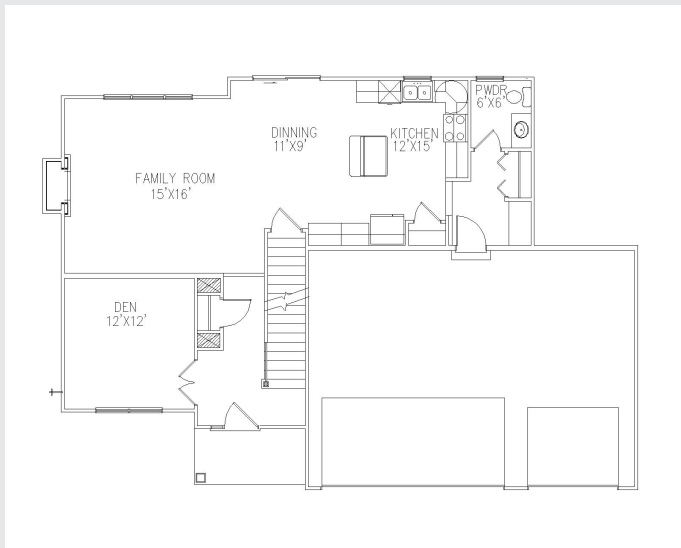

TWO STORY BENTLEY

**2 STORY
3 BEDROOM
2.5 BATH**

DIMENSIONS
52' wide x 37' deep

MAIN	981 sq ft
UPPER	1,092 sq ft
TOTAL	2,073 sq ft

MAIN LEVEL

UPPER LEVEL

CONTACT US! 515.278.5992 | info@jerryshomes.com

JERRYSHOMES.COM